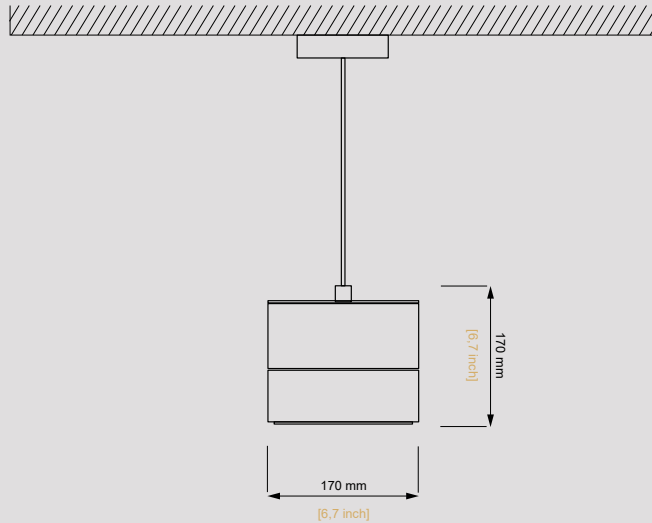

Dimensions

Diameter	17 cm 6.7"
Height	17 cm 6.7"
Cable length	150 cm 59"
Stem length	120cm 47,24"

Technical specifications

Consumption set of 3	1.92 kWh
Consumption set of 5	3.20 kWh
Heat	per module 600W, total 1600 or 3000 Watt
Light	per module max. 40W (halogen) or max. 6W (LED)

Colour

The GLOW collection is available in Midnight.